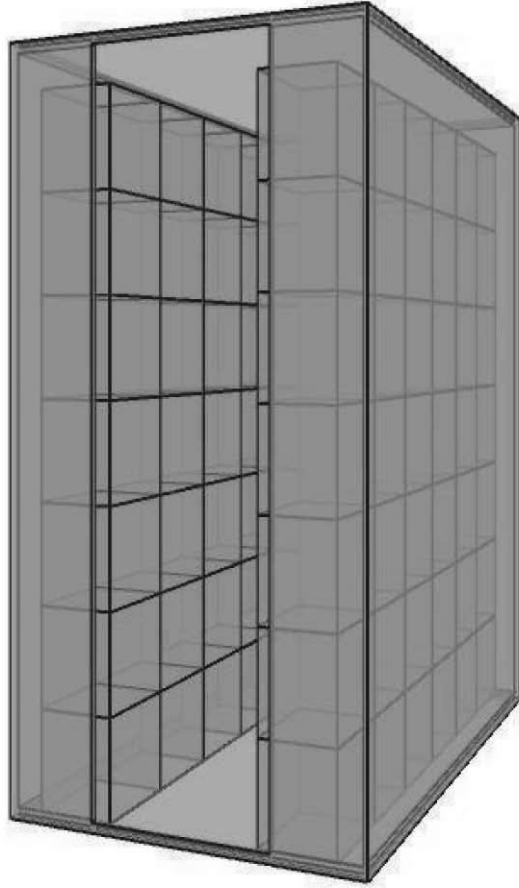

# WINE STORAGE

## *Bellevue*

48 X 74 LOCKER  
98 CASES (WALK-IN)  
CASE DIMENSIONS:  
10W X 13H X 12D  
RACKING: SINGLE - 704 BOTTLES

**[www.WineStorageBellevue.com](http://www.WineStorageBellevue.com)**  
phone: (425) 453-1958  
1614 118th Avenue SE, #200 • Bellevue, WA 98005

***Located inside The Stor-House Self Storage***

*Wine Locker Disclaimer: This wine locker and/or racking system shown here is conceptual and subject to change based on final configuration. Locker size, bottle capacity and bulk capacity sizes are approximate; actual capacity may vary based on wine bottle sizes, shapes and/or packaging.*