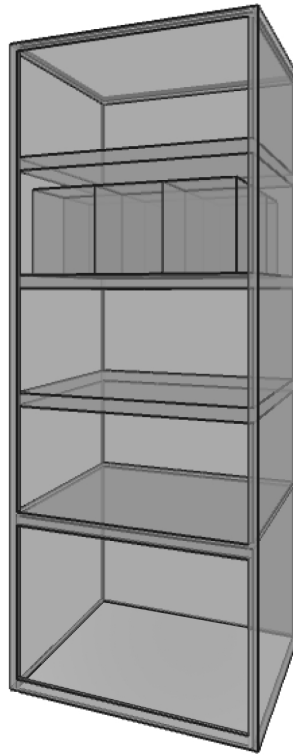

# WINE STORAGE

## *Bellevue*

36W x 40D x 18H  
36W x 40D x 25H (ON BOTTOM)  
9 CASES  
CASE DIMENSIONS: 10W x 13H x 12D

**[www.WineStorageBellevue.com](http://www.WineStorageBellevue.com)**  
phone: (425) 453-1958  
1614 118th Avenue SE, #200 • Bellevue, WA 98005

***Located inside The Stor-House Self Storage***

*Wine Locker Disclaimer: This wine locker and/or racking system shown here is conceptual and subject to change based on final configuration. Locker size, bottle capacity and bulk capacity sizes are approximate; actual capacity may vary based on wine bottle sizes, shapes and/or packaging.*