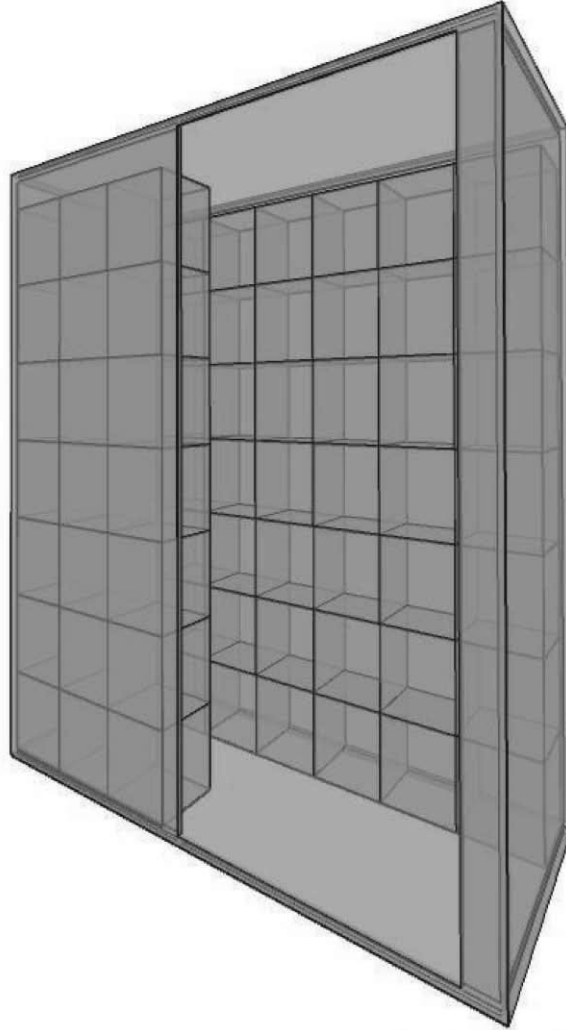

WINE STORAGE

Bellevue

72 x 40 LOCKER
70 CASES (WALK-IN)
CASE DIMENSIONS:
10W X 13H X 12D
RACKING: SINGLE - 550 BOTTLES

www.WineStorageBellevue.com
phone: (425) 453-1958
1614 118th Avenue SE, #200 • Bellevue, WA 98005

Located inside The Stor-House Self Storage

Wine Locker Disclaimer: This wine locker and/or racking system shown here is conceptual and subject to change based on final configuration. Locker size, bottle capacity and bulk capacity sizes are approximate; actual capacity may vary based on wine bottle sizes, shapes and/or packaging.