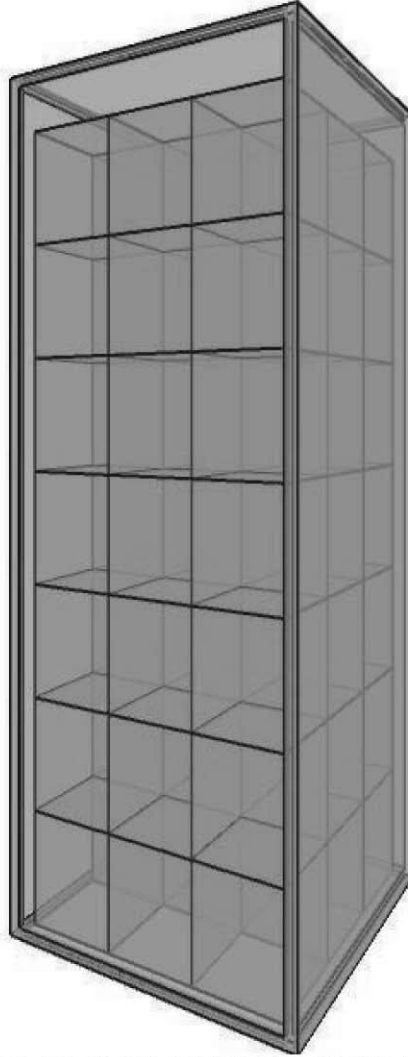

WINE STORAGE

Bellevue

34 X 40 LOCKER
63 CASES
CASE DIMENSIONS:
10W X 13H X 12D

www.WineStorageBellevue.com
phone: (425) 453-1958
1614 118th Avenue SE, #200 • Bellevue, WA 98005

Located inside The Stor-House Self Storage

Wine Locker Disclaimer: This wine locker and/or racking system shown here is conceptual and subject to change based on final configuration. Locker size, bottle capacity and bulk capacity sizes are approximate; actual capacity may vary based on wine bottle sizes, shapes and/or packaging.