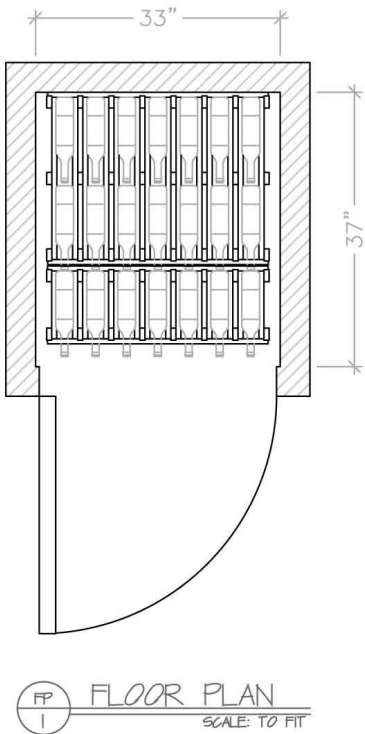

WINE STORAGE

Bellevue

ELEVATION
SCALE: TO FIT

CAPACITY	462 BOTTLES
BULK CAPACITY	63 CASES
LOCKER SIZE	36 X 40

www.WineStorageBellevue.com
 phone: (425) 453-1958
 1614 118th Avenue SE, #200 • Bellevue, WA 98005

Located inside The Stor-House Self Storage

Wine Locker Disclaimer: This wine locker and/or racking system shown here is conceptual and subject to change based on final configuration. Locker size, bottle capacity and bulk capacity sizes are approximate; actual capacity may vary based on wine bottle sizes, shapes and/or packaging.