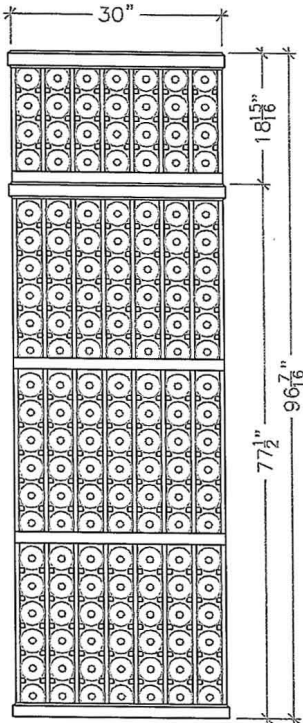

WINE STORAGE

Bellevue

ELEVATION
SCALE: TO FIT

CAPACITY	462 BOTTLES
BULK CAPACITY	63 CASES
LOCKER SIZE	36 X 40

www.WineStorageBellevue.com
 phone: (425) 453-1958
 1614 118th Avenue SE, #200 • Bellevue, WA 98005

Located inside The Stor-House Self Storage

Wine Locker Disclaimer: This wine locker and/or racking system shown here is conceptual and subject to change based on final configuration. Locker size, bottle capacity and bulk capacity sizes are approximate; actual capacity may vary based on wine bottle sizes, shapes and/or packaging.