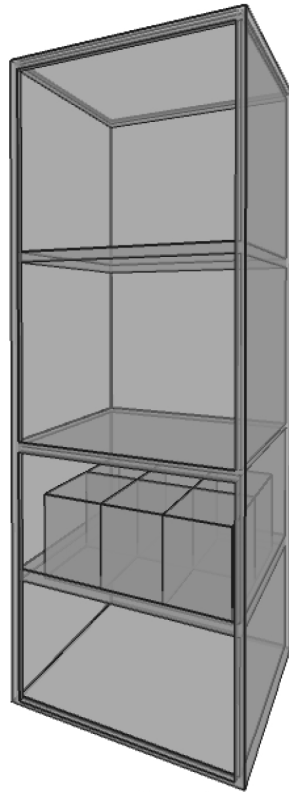

# WINE STORAGE

## *Bellevue*

### BOTTOM TWO LOCKERS

36W x 30D x 18H

36W x 30D x 21H (ON BOTTOM)

6 CASES

CASE DIMENSIONS 10W x 13H x 12D

**[www.WineStorageBellevue.com](http://www.WineStorageBellevue.com)**

phone: (425) 453-1958

1614 118th Avenue SE, #200 • Bellevue, WA 98005

#### ***Located inside The Stor-House Self Storage***

*Wine Locker Disclaimer: This wine locker and/or racking system shown here is conceptual and subject to change based on final configuration. Locker size, bottle capacity and bulk capacity sizes are approximate; actual capacity may vary based on wine bottle sizes, shapes and/or packaging.*