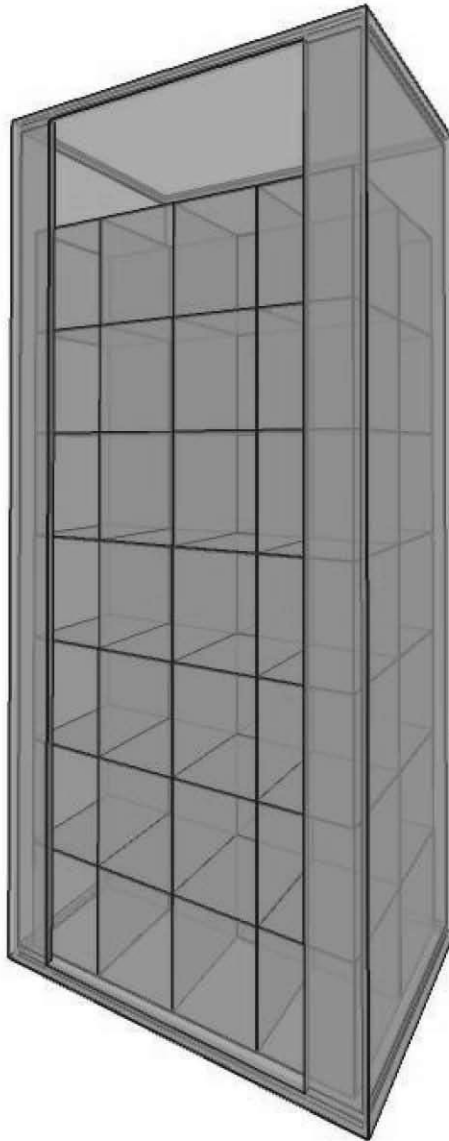

WINE STORAGE

Bellevue

44 X 30 LOCKER
56 CASES
CASE DIMENSIONS:
10W X 12H X 13D

www.WineStorageBellevue.com
phone: (425) 453-1958
1614 118th Avenue SE, #200 • Bellevue, WA 98005

Located inside The Stor-House Self Storage

Wine Locker Disclaimer: This wine locker and/or racking system shown here is conceptual and subject to change based on final configuration. Locker size, bottle capacity and bulk capacity sizes are approximate; actual capacity may vary based on wine bottle sizes, shapes and/or packaging.