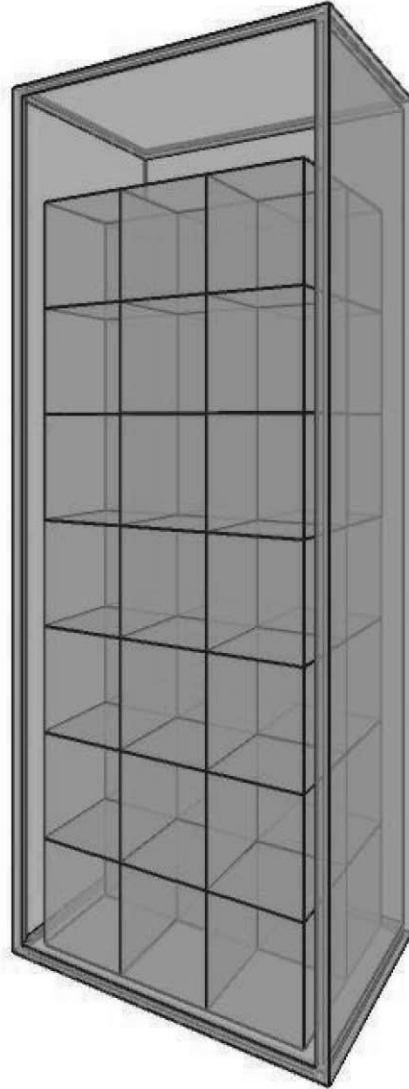

WINE STORAGE

Bellevue

36 X 30 LOCKER
42 CASES
CASE DIMENSIONS:
10W X 12H X 13D
RACKING: DOUBLE - 308 BOTTLES

www.WineStorageBellevue.com
phone: (425) 453-1958
1614 118th Avenue SE, #200 • Bellevue, WA 98005

Located inside The Stor-House Self Storage

Wine Locker Disclaimer: This wine locker and/or racking system shown here is conceptual and subject to change based on final configuration. Locker size, bottle capacity and bulk capacity sizes are approximate; actual capacity may vary based on wine bottle sizes, shapes and/or packaging.