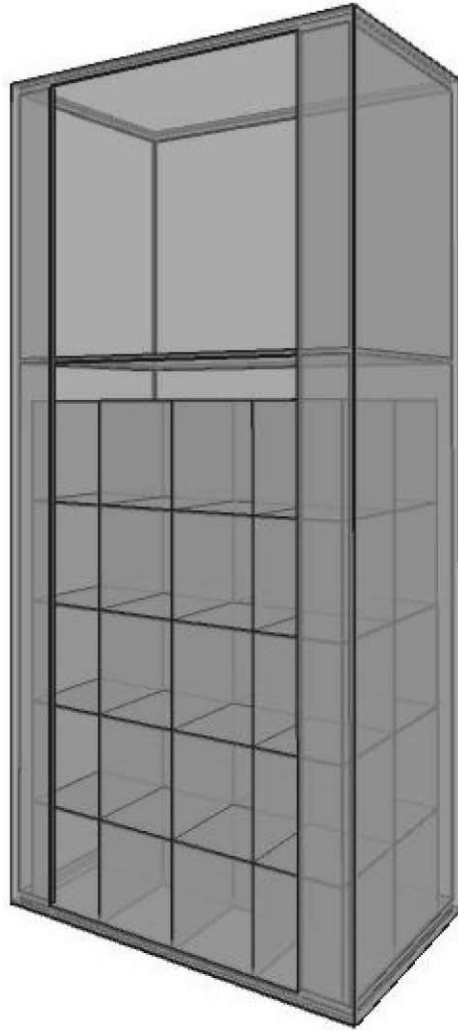

WINE STORAGE

Bellevue

44W X 30D X 64H LOCKER

40 CASES

CASE DIMENSIONS:

10W X 12H X 13D

www.WineStorageBellevue.com

phone: (425) 453-1958

1614 118th Avenue SE, #200 • Bellevue, WA 98005

Located inside The Stor-House Self Storage

Wine Locker Disclaimer: This wine locker and/or racking system shown here is conceptual and subject to change based on final configuration. Locker size, bottle capacity and bulk capacity sizes are approximate; actual capacity may vary based on wine bottle sizes, shapes and/or packaging.