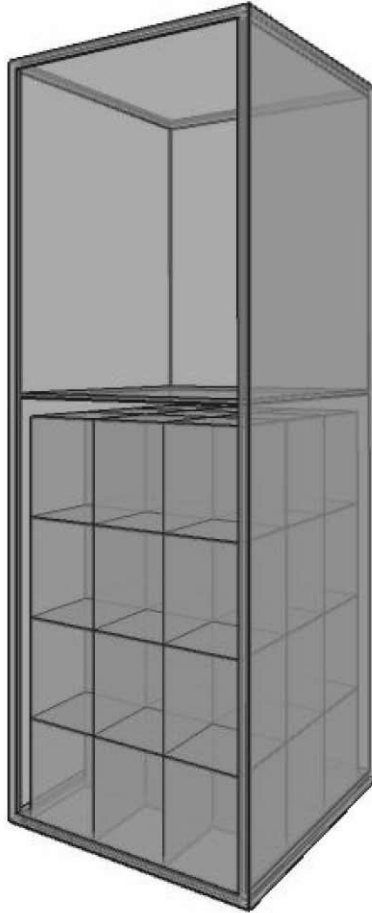

WINE STORAGE

Bellevue

34W X 40D X 54H LOCKER

36 CASES

CASE DIMENSIONS:

10W X 12H X 13D

www.WineStorageBellevue.com

phone: (425) 453-1958

1614 118th Avenue SE, #200 • Bellevue, WA 98005

Located inside The Stor-House Self Storage

Wine Locker Disclaimer: This wine locker and/or racking system shown here is conceptual and subject to change based on final configuration. Locker size, bottle capacity and bulk capacity sizes are approximate; actual capacity may vary based on wine bottle sizes, shapes and/or packaging.