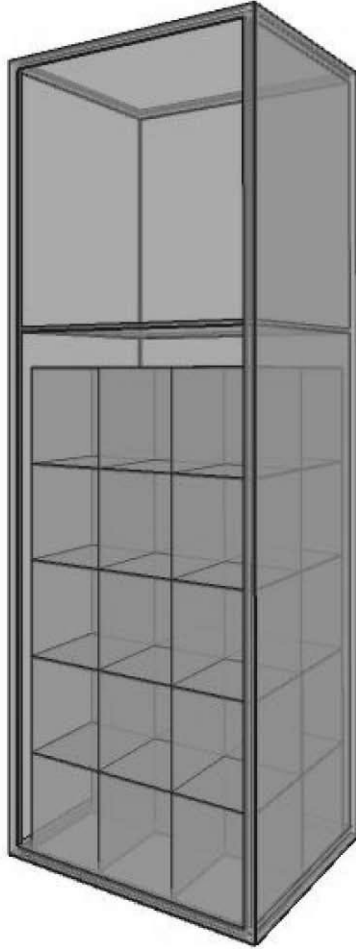

WINE STORAGE

Bellevue

33W X 30D X 64H LOCKER
30 CASES
CASE DIMENSIONS:
10W X 12H X 13D
RACKING: SINGLE - 168 BOTTLES

www.WineStorageBellevue.com
phone: (425) 453-1958
1614 118th Avenue SE, #200 • Bellevue, WA 98005

Located inside The Stor-House Self Storage

Wine Locker Disclaimer: This wine locker and/or racking system shown here is conceptual and subject to change based on final configuration. Locker size, bottle capacity and bulk capacity sizes are approximate; actual capacity may vary based on wine bottle sizes, shapes and/or packaging.