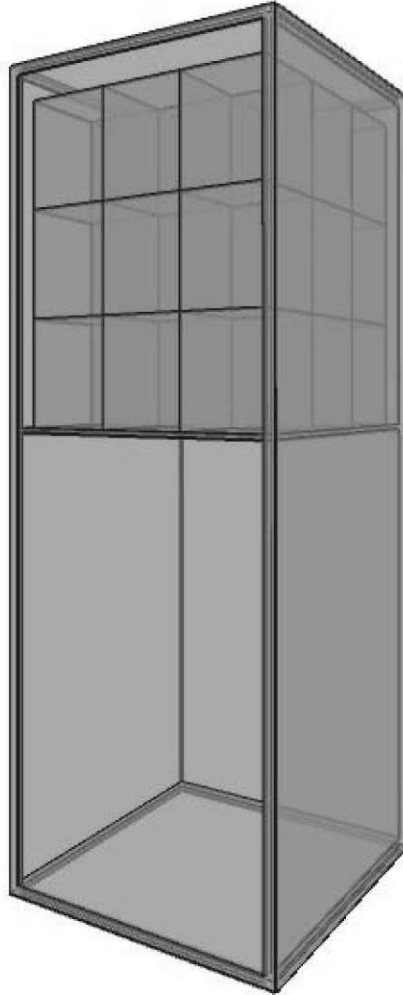

WINE STORAGE

Bellevue

34W X 40D X 43H LOCKER

27 CASES

CASE DIMENSIONS:

10W X 12H X 13D

www.WineStorageBellevue.com

phone: (425) 453-1958

1614 118th Avenue SE, #200 • Bellevue, WA 98005

Located inside The Stor-House Self Storage

Wine Locker Disclaimer: This wine locker and/or racking system shown here is conceptual and subject to change based on final configuration. Locker size, bottle capacity and bulk capacity sizes are approximate; actual capacity may vary based on wine bottle sizes, shapes and/or packaging.