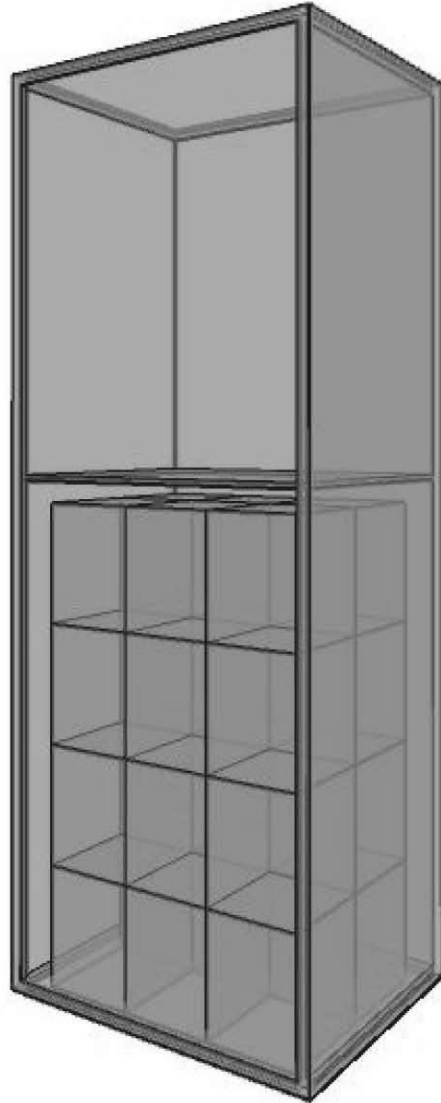

# WINE STORAGE

*Bellevue*

36W X 30D X 54H LOCKER

24 CASES

CASE DIMENSIONS:

10W X 12H X 13D

**[www.WineStorageBellevue.com](http://www.WineStorageBellevue.com)**

phone: (425) 453-1958

1614 118th Avenue SE, #200 • Bellevue, WA 98005

***Located inside The Stor-House Self Storage***

*Wine Locker Disclaimer: This wine locker and/or racking system shown here is conceptual and subject to change based on final configuration. Locker size, bottle capacity and bulk capacity sizes are approximate; actual capacity may vary based on wine bottle sizes, shapes and/or packaging.*