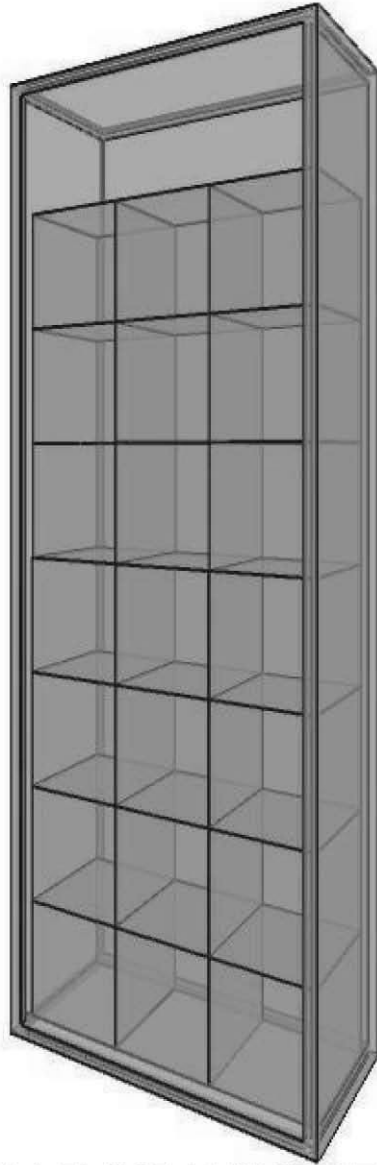

# WINE STORAGE

*Bellevue*

---

**32 X 18 LOCKER**  
**21 CASES**  
CASE DIMENSIONS:  
10W X 13H X 12D  
RACKING: SINGLE - 132 BOTTLES

**[www.WineStorageBellevue.com](http://www.WineStorageBellevue.com)**  
phone: (425) 453-1958  
1614 118th Avenue SE, #200 • Bellevue, WA 98005

***Located inside The Stor-House Self Storage***

*Wine Locker Disclaimer: This wine locker and/or racking system shown here is conceptual and subject to change based on final configuration. Locker size, bottle capacity and bulk capacity sizes are approximate; actual capacity may vary based on wine bottle sizes, shapes and/or packaging.*