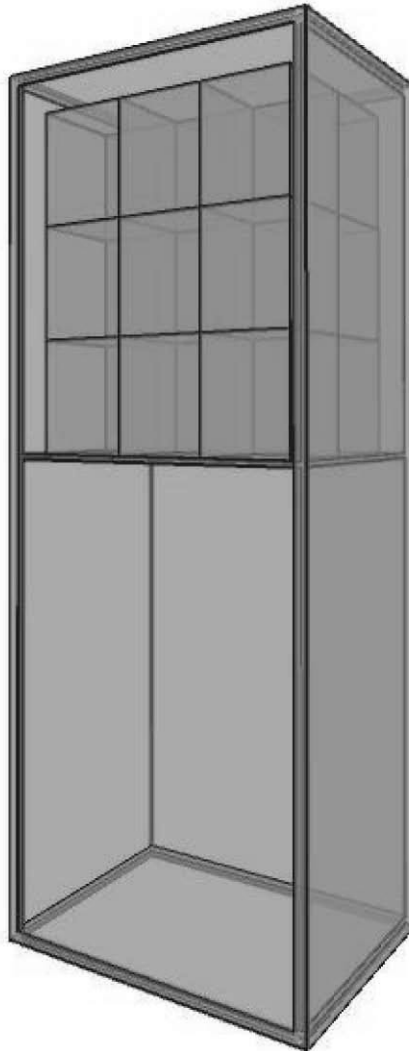

WINE STORAGE

Bellevue

36W X 30D X 43H LOCKER
18 CASES
CASE DIMENSIONS:
10W X 12H X 13D

www.WineStorageBellevue.com
phone: (425) 453-1958
1614 118th Avenue SE, #200 • Bellevue, WA 98005

Located inside The Stor-House Self Storage

Wine Locker Disclaimer: This wine locker and/or racking system shown here is conceptual and subject to change based on final configuration. Locker size, bottle capacity and bulk capacity sizes are approximate; actual capacity may vary based on wine bottle sizes, shapes and/or packaging.