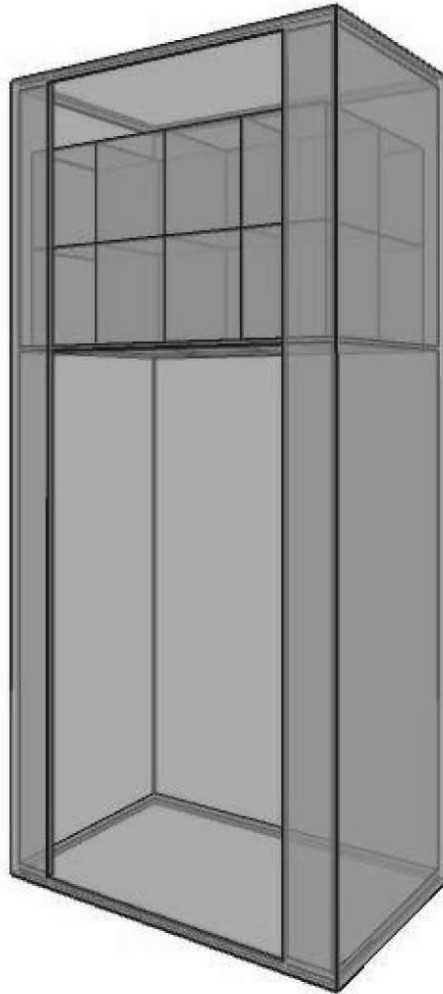

# WINE STORAGE

*Bellevue*

44W X 30D X 33H LOCKER

16 CASES

CASE DIMENSIONS:

10W X 12H X 13D

**[www.WineStorageBellevue.com](http://www.WineStorageBellevue.com)**

phone: (425) 453-1958

1614 118th Avenue SE, #200 • Bellevue, WA 98005

***Located inside The Stor-House Self Storage***

*Wine Locker Disclaimer: This wine locker and/or racking system shown here is conceptual and subject to change based on final configuration. Locker size, bottle capacity and bulk capacity sizes are approximate; actual capacity may vary based on wine bottle sizes, shapes and/or packaging.*