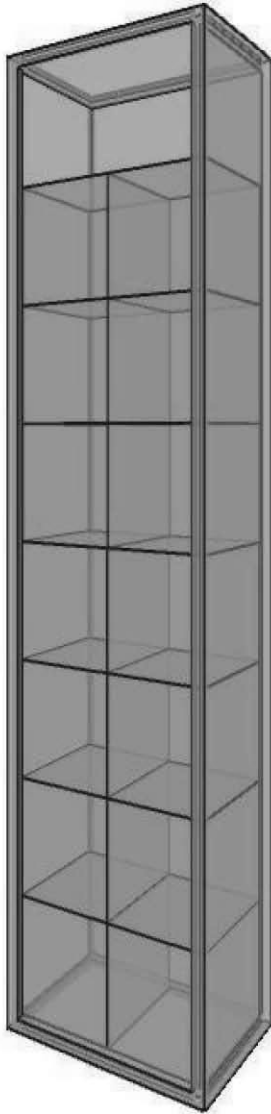

WINE STORAGE

Bellevue

21 X 16 LOCKER
14 CASES
CASE DIMENSIONS:
10W X 12H X 13D

www.WineStorageBellevue.com
phone: (425) 453-1958
1614 118th Avenue SE, #200 • Bellevue, WA 98005

Located inside The Stor-House Self Storage

Wine Locker Disclaimer: This wine locker and/or racking system shown here is conceptual and subject to change based on final configuration. Locker size, bottle capacity and bulk capacity sizes are approximate; actual capacity may vary based on wine bottle sizes, shapes and/or packaging.