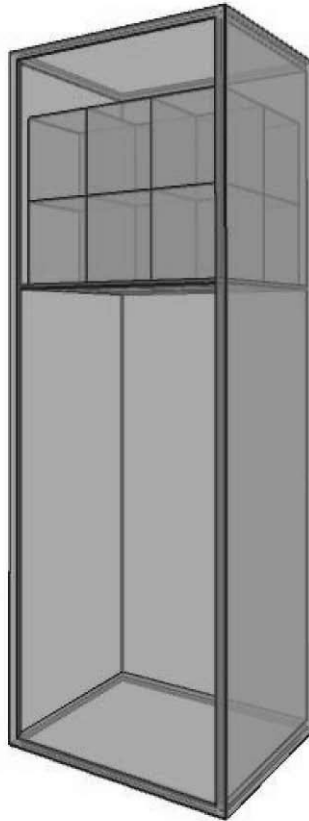

WINE STORAGE

Bellevue

33W X 30D X 33H LOCKER

12 CASES

CASE DIMENSIONS:

10W X 12H X 13D

www.WineStorageBellevue.com

phone: (425) 453-1958

1614 118th Avenue SE, #200 • Bellevue, WA 98005

Located inside The Stor-House Self Storage

Wine Locker Disclaimer: This wine locker and/or racking system shown here is conceptual and subject to change based on final configuration. Locker size, bottle capacity and bulk capacity sizes are approximate; actual capacity may vary based on wine bottle sizes, shapes and/or packaging.